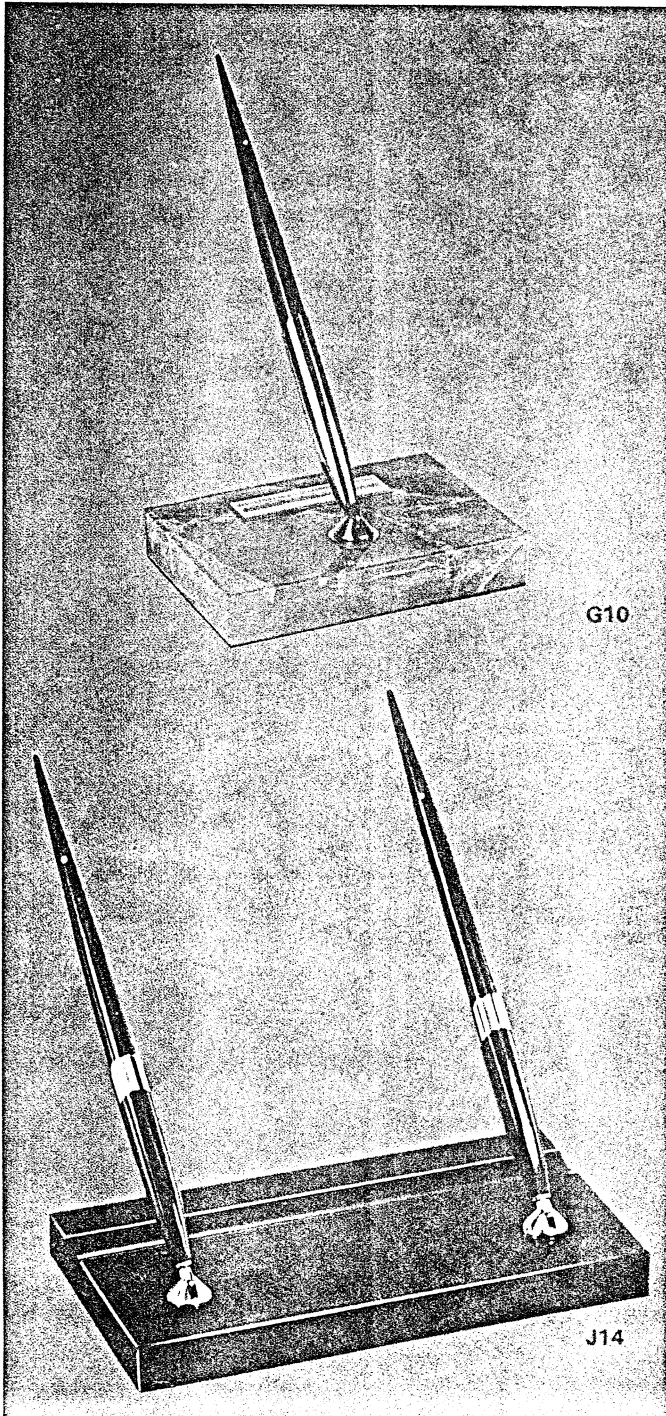

Sheaffer Desk Sets

The finest gift . . . The highest compliment

G10 DESK SET

Brazilian onyx base, 3½" x 5"; nameplate; black White Dot ballpoint. Attractively packaged.

$32.50

J14 DESK SET

Jet crystal base, 4" x 7½"; one black White Dot cartridge pen, one black White Dot ballpoint. Attractively packaged.

$45.00

M14 DESK SET

Mexican onyx base, 4" x 7½"; one brown White Dot cartridge pen, one brown White Dot ballpoint. Attractively packaged.

$40.00

W07 DESK SET

Gracefully modern shape. A fine rubbed walnut base with a flair of brushed satin trim and chrome pen sockets; 5" x 10". Two brown White Dot cartridge pens. Attractively packaged.

$50.00